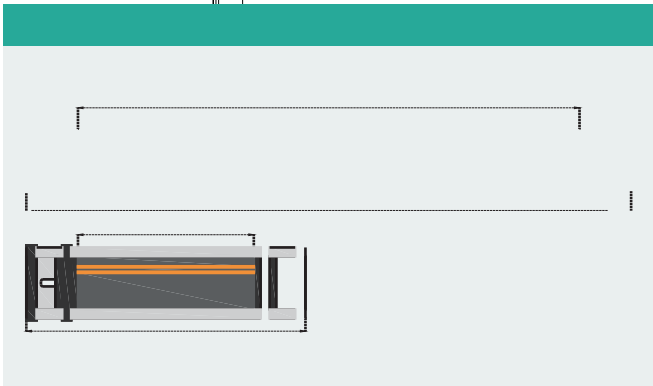

35mm

I/O

BUS

BUS

	NPPB-DIN300	NPPB-DIN700
	24V DC	24V DC
	5 A	5 A
	300mm	700mm
	221mm	631mm
	2	2
BUS	1	1

I/O	
	NPPB-BS210
	1+, 3-
	BUS

	NPPB-BSC028
--	-------------

	NPPB-SS5
	2