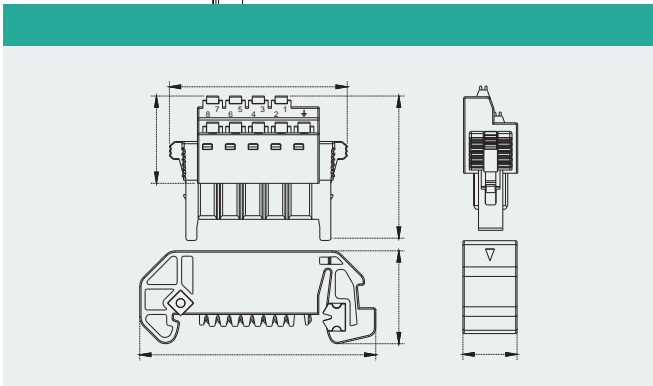

35mm

I/O

BUS

BUS

	NPPB-DIN300	NPPB-DIN700
	24V DC	24V DC
	5 A	5 A
	300mm	700mm
	221mm	631mm
	2	2
BUS	1	1

I/O	
	NPPB-BS210
	1+, 3-
	BUS

	NPPB-BSC028
--	-------------

	NPPB-SS5
	2