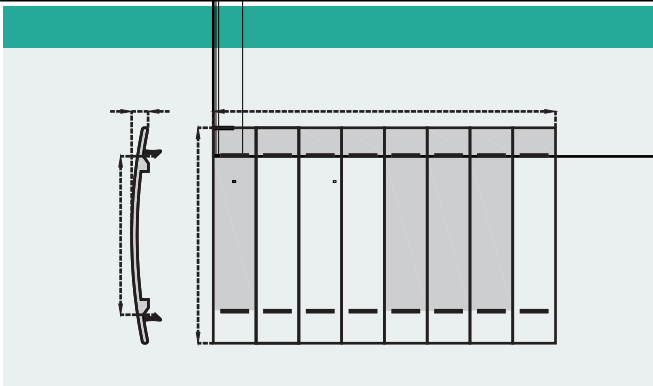

35mm

I/O

BUS

BUS

	NPPB-DIN300	NPPB-DIN700
	24V DC	24V DC
	5 A	5 A
	300mm	700mm
	221mm	631mm
	2	2
BUS	1	1

I/O	
	NPPB-BS210
	1+, 3-
	BUS

	NPPB-BSC028
--	-------------

	NPPB-SS5
	2