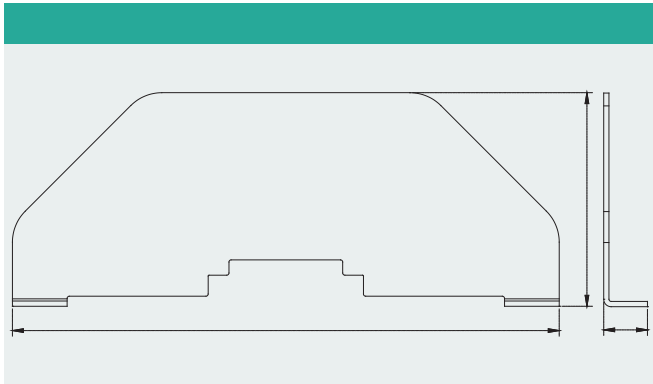

35mm

I/O

BUS

BUS

	NPPB-DIN300	NPPB-DIN700
	24V DC	24V DC
	5 A	5 A
	300mm	700mm
	221mm	631mm
	2	2
BUS	1	1

I/O	
	NPPB-BS210
	1+, 3-
	BUS

	NPPB-BSC028
--	-------------

	NPPB-SS5
	2